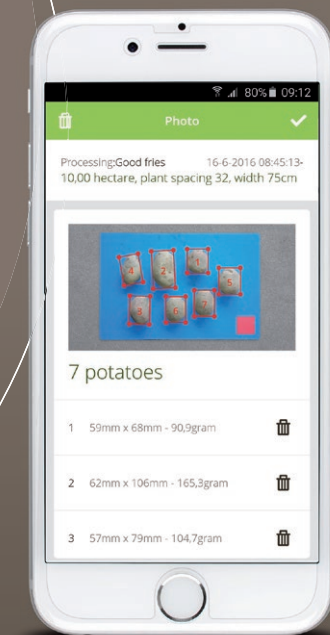

# SolGrader

The **very fast** and most **easy way** to  
**calculate the yield** on a **potato field**

Potato growers need to make a lot of decisions during the growing season. For example tuber size and yield per hectare are indicators on which the decision for haulm killing is made.

How easy would it be, if you can take a photo of the potatoes and you receive the necessary information immediately!

**SolGrader**

**SolGrader** is the first real time information application for potato growers and potato collectors. It's user friendly and based on advanced technology to make reliable calculations.

The SolGrader app makes analysis of the yield much easier. Simply take a photo of the potatoes and the app immediately tells you:

- the tuber sizes
- the tuber weight
- the estimated yield/hectare

**How it works** Add some basic information, such as variety, acreage, planting distance and row width. Use your smartphone to take a photo of the tubers on the blue mat and the app will give you the results immediately. Repeat the process on a few other locations in the field for an even better reliability. Contact our office for availability of the blue mat.