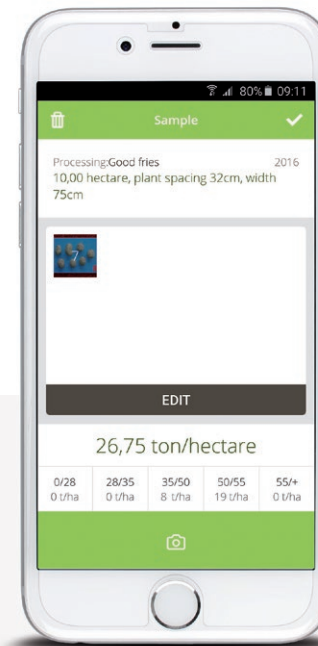

# SolGrader

The **very fast** and most **easy way** to  
**calculate the yield** on a **potato field**

Potato growers need to make a lot of decisions during the growing season. For example tuber size and yield per hectare are indicators on which the decision for haulm killing is made.

How easy would it be, if you can take a photo of the potatoes and you receive the necessary information immediately!

**SolGrader**

**SolGrader** is the first real time information application for potato growers and potato collectors. It's user friendly and based on advanced technology to make reliable calculations.

The SolGrader app makes analysis of the yield much easier. Simply take a photo of the potatoes and the app immediately tells you:

- the tuber sizes
- the tuber weight
- the estimated yield/hectare

**How it works** Add some basic information, such as variety, acreage, planting distance and row width. Use your smartphone to take a photo of the tubers on the blue mat and the app will give you the results immediately. Repeat the process on a few other locations in the field for an even better reliability. Contact our office for availability of the blue mat.